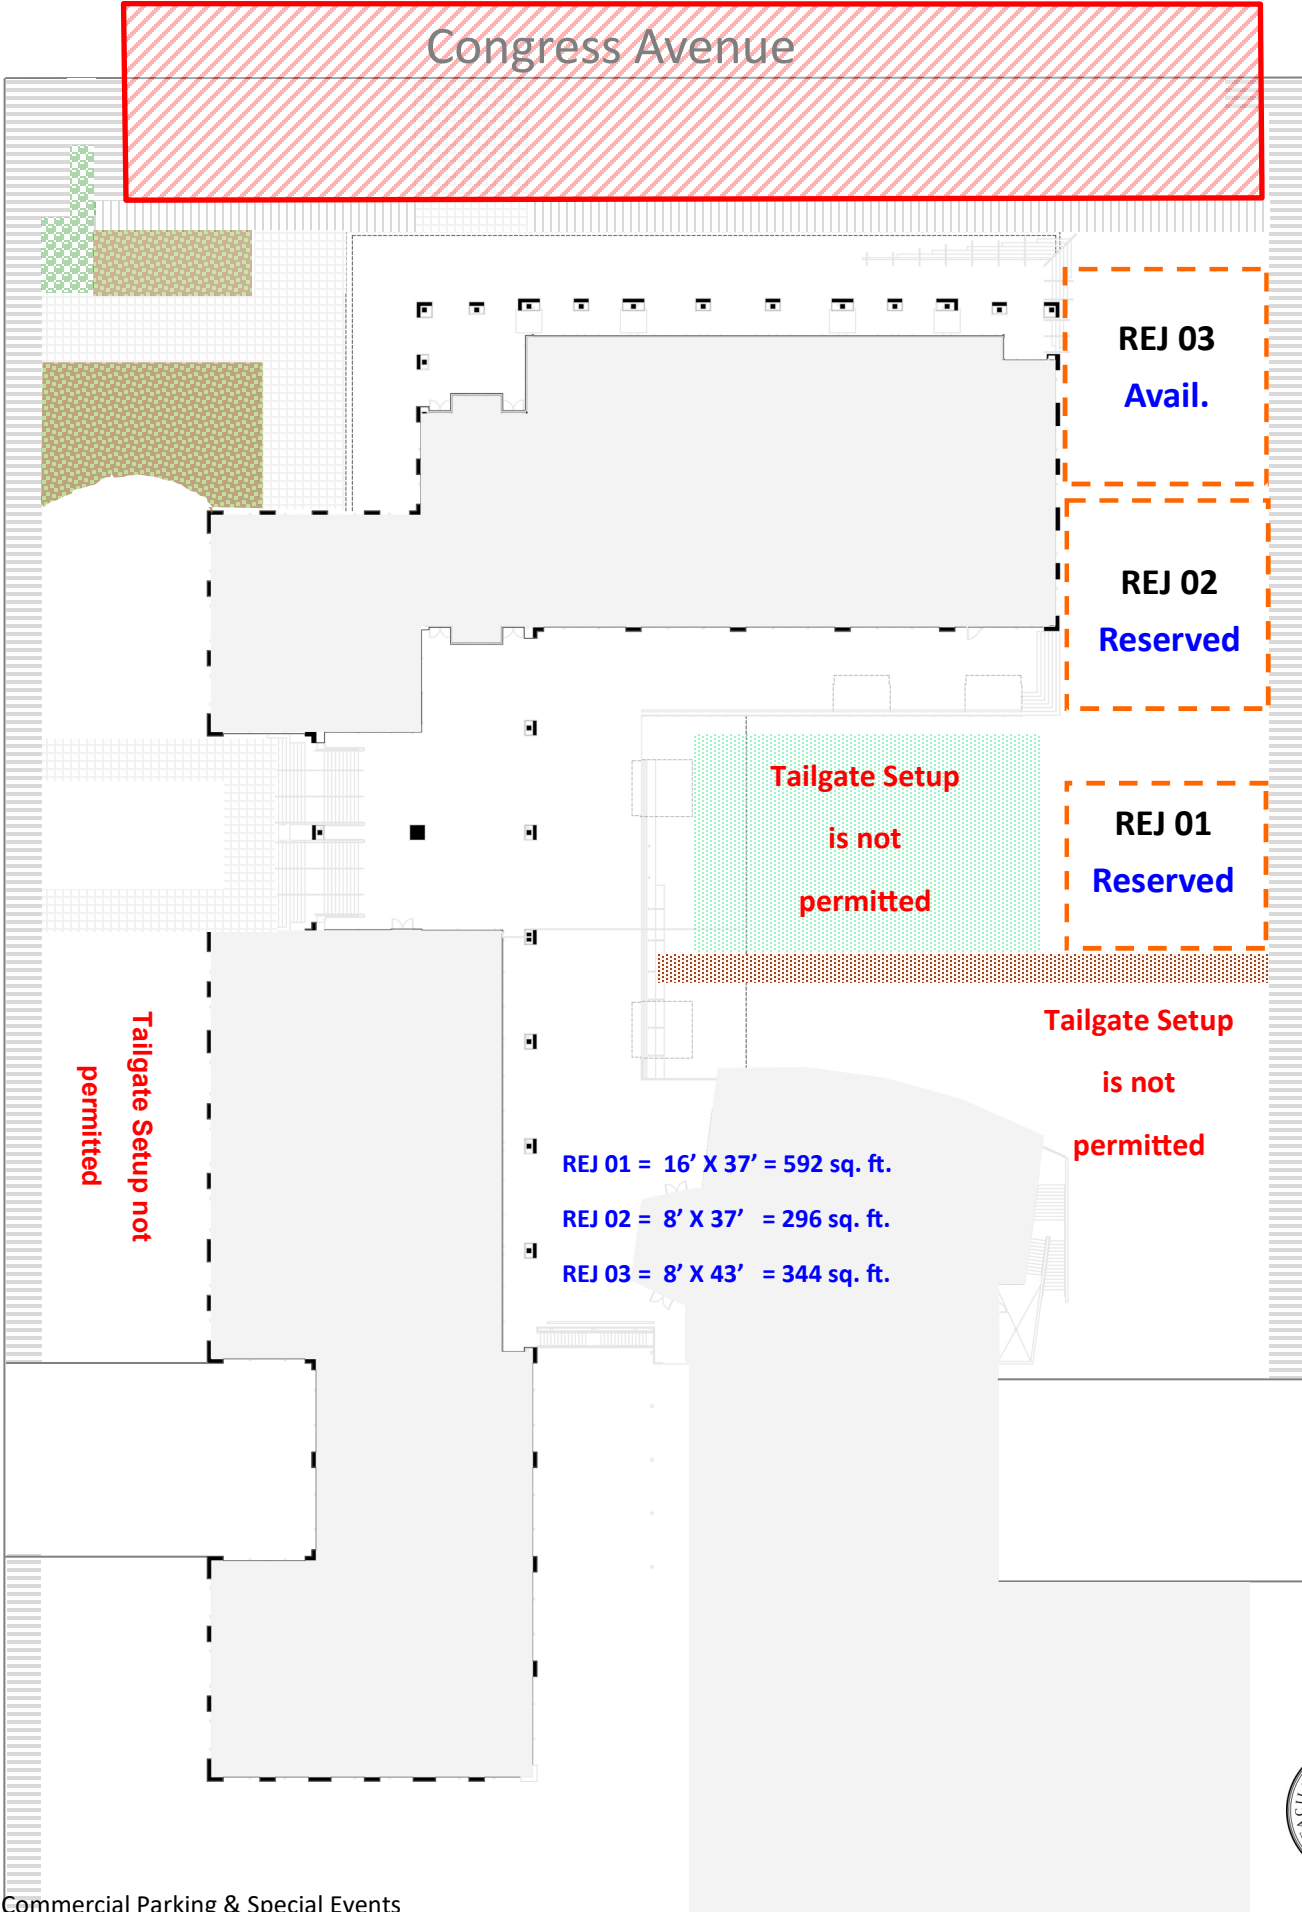

REJ Grass Tailgate Area

Congress Avenue

16th Street